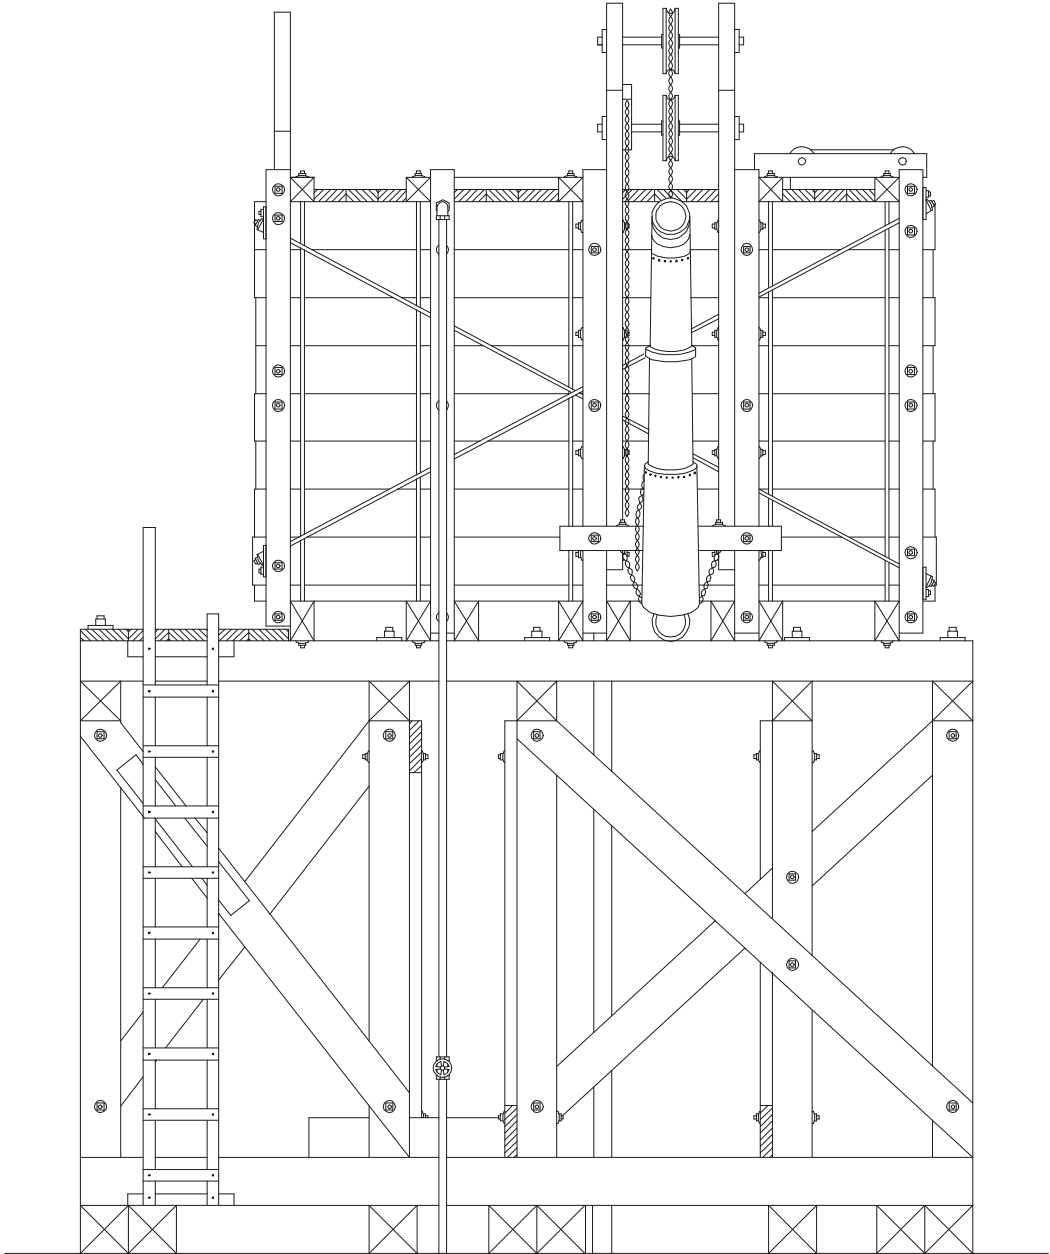

# Cosumnes Water tank

Scale 1/48

Cosumnes Water tank  
Scale 1/48