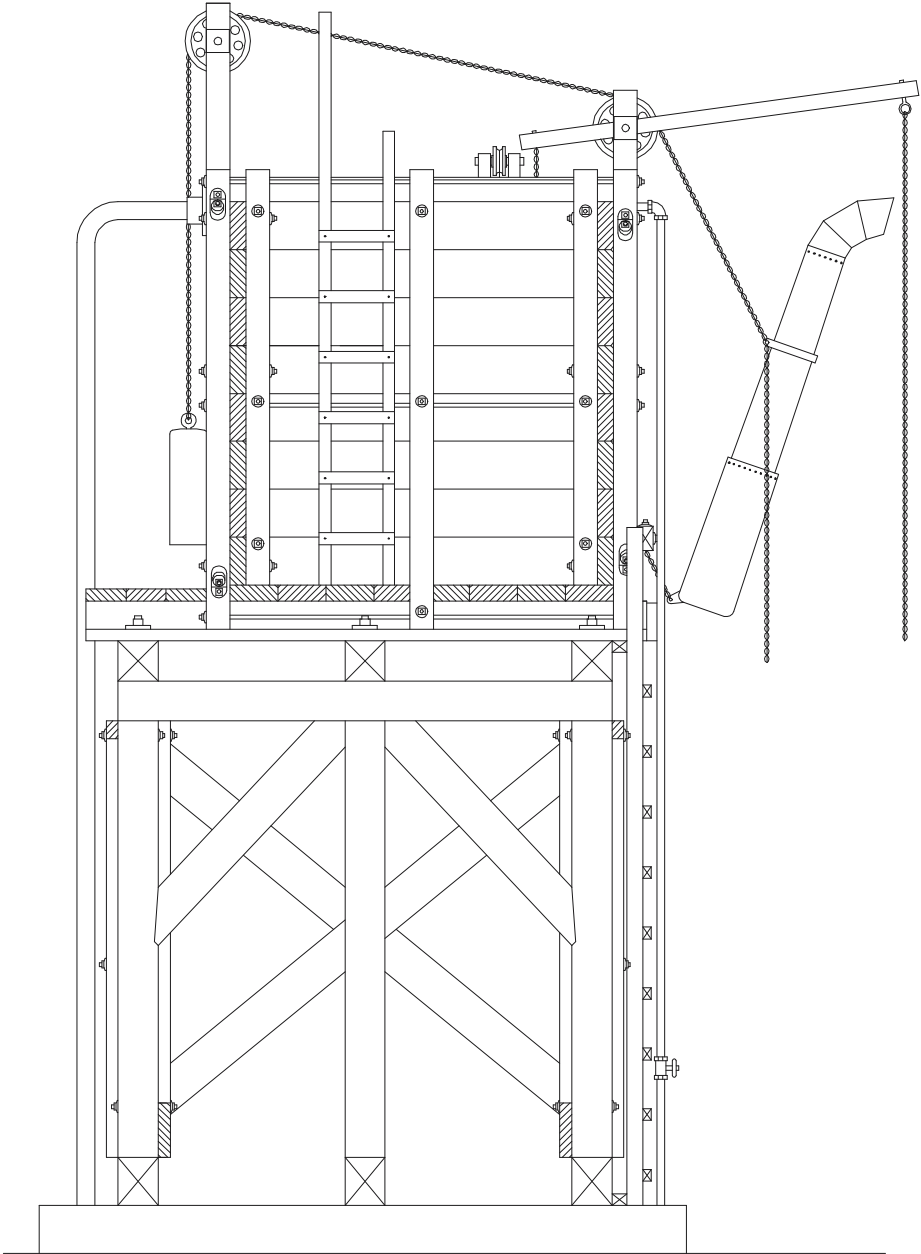

# Cosumnes Water tank

Scale 1/48

Cosumnes Water tank  
Scale 1/48